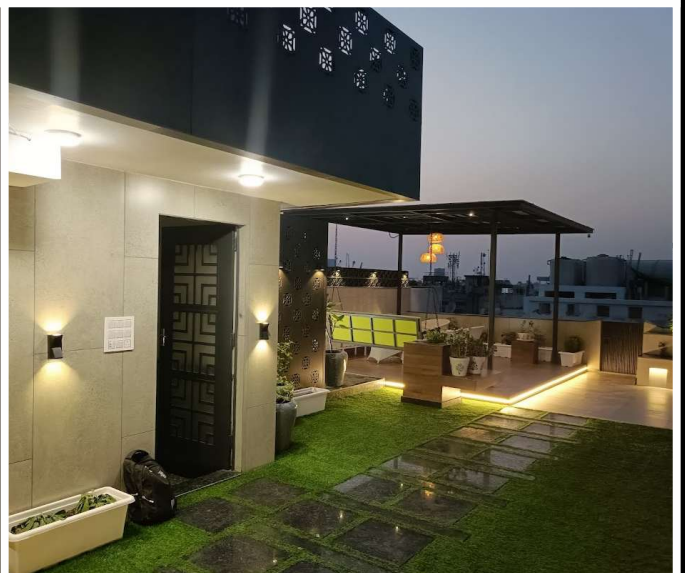

On-site execution with strict quality control and timeline management.

8. Final Handover

Quality check and smooth handover of the completed project

PROJECT

MODERN TERRACE- SUBHASH NAGAR, NEW DELHI.

A TERRACE TRANSFORMATION

A Perfect blend of natural elements, warm lighting and contemporary design to create a serene and luxurious outdoor living space.

BEFORE

 www.artwillcreation.com

PROJECT

MODERN TERRACE- PALAM VIHAR, GURUGRAM.