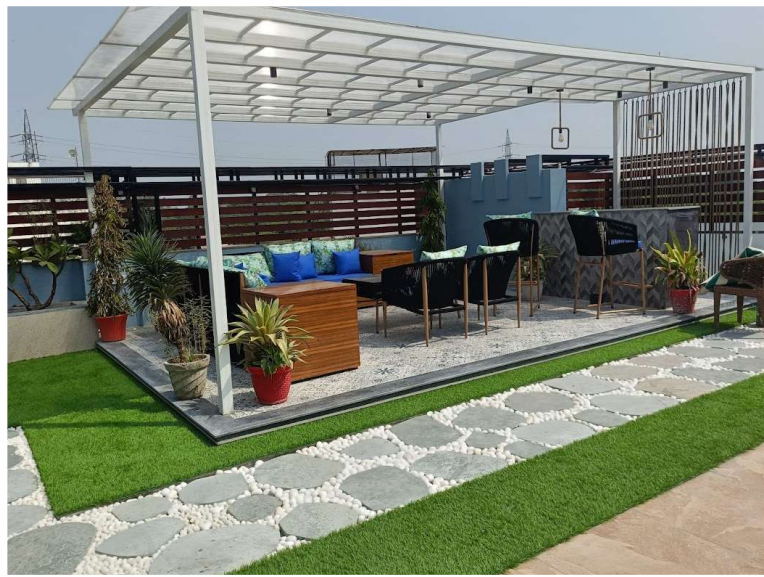

BEFORE

PROJECT

MODERN TERRACE- SECTOR-52, NOIDA.

A TERRACE TRANSFORMATION

An elegant outdoor setting that combines modern design, premium finishes and soothing lighting to create a sophisticated living environment.

BEFORE

PROJECT

LUXURY TERRACE- MALKA GANJ, NEW DELHI.

A TERRACE TRANSFORMATION

A luxurious outdoor space crafted with premium materials, refined detailing and ambient lighting to deliver an elegant and sophisticated living experience.

BEFORE

PROJECT

LUXURY GARDEN RETREAT- SEC-15, FARIDABAD.

Outdoor & Landscape Transformation

A thoughtfully designed outdoor space featuring a landscaped garden and a stylish porta cabin, enhanced with ambient lighting and natural elements to create a perfect setting for relaxation and private gatherings.