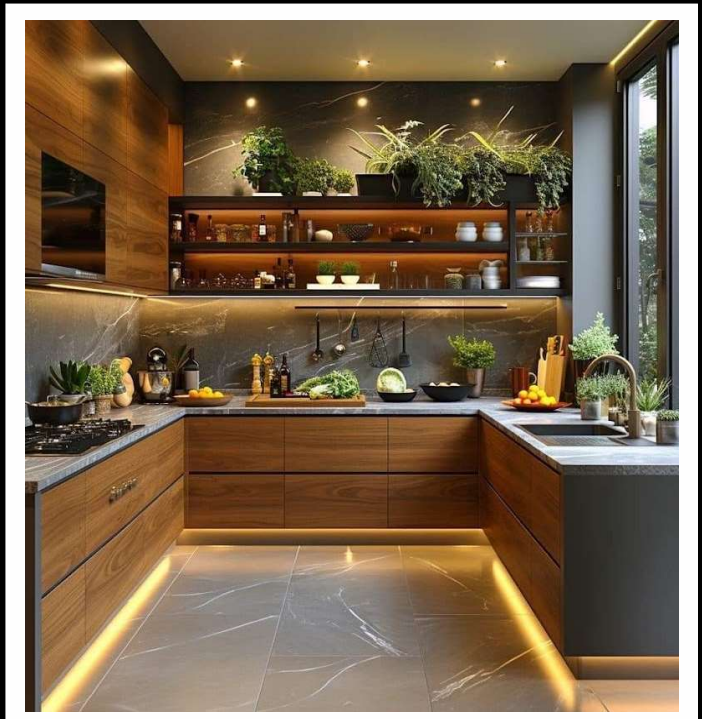

Contact : 9999892229

www.artwillcreation.com